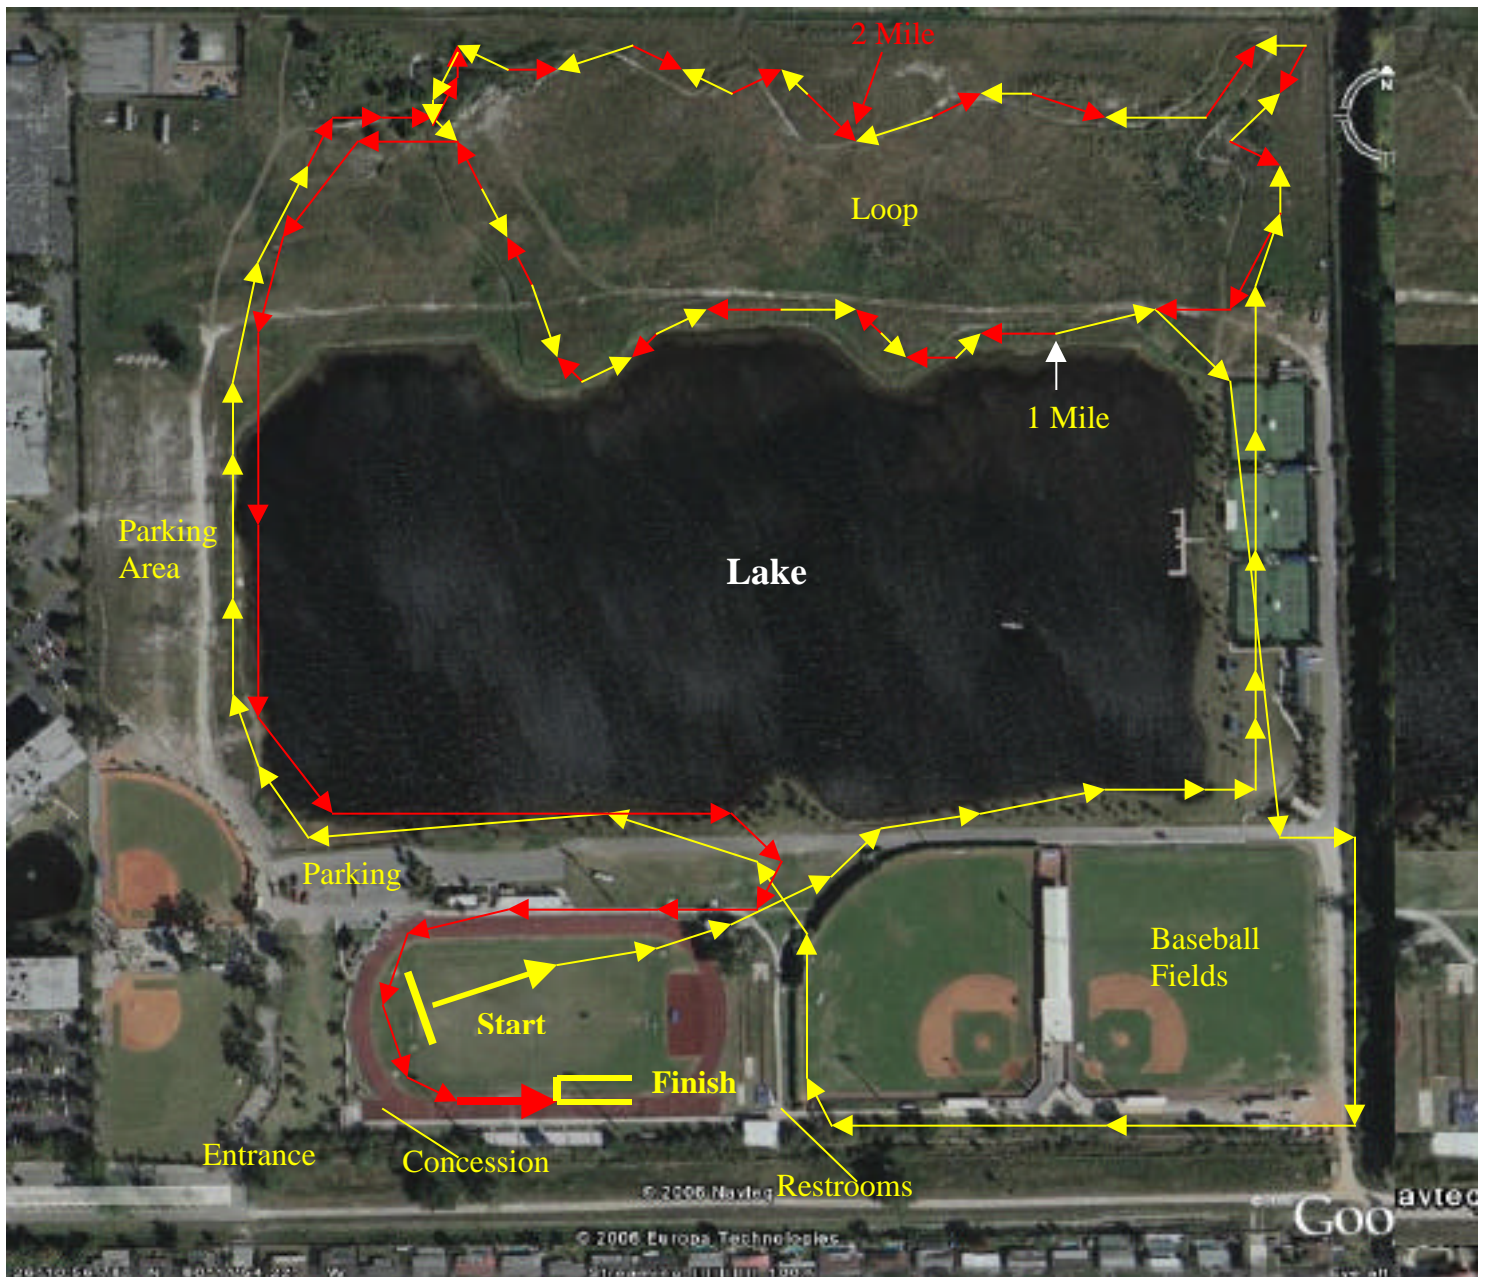

NORTH

SOUTH

Westminster Academy 5K Cross Country Course

Start on “yellow” line and exit out the gate. Follow “yellow” arrows to North side of lake around loop. Continue back toward baseball diamonds still following “yellow” arrows. Follow past the track and up the West side of lake. “Yellow” arrows change into “Red” for one more loop. At the end of the loop, follow the “Red” arrows around the West side of the lake. Enter the gate and onto the track, following into the finish chute.